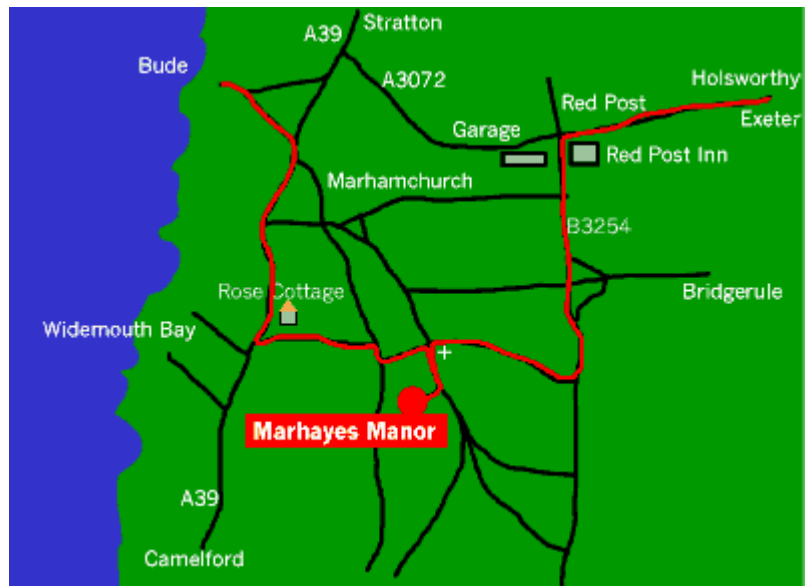

## Directions for Marhayes Manor & Marhayes Lodge.

---

---

### From Bude:

Take A39 - Camelford. Turn left at Rose Cottage (Thatched).  
Right at T Junction. 1st Left to Holsworthy, Bridgerule, 1st Right at Chapel  
1st farm entrance at top of rise.

### From Holsworthy:

Take Bude Rd to Red Post. Turn Left.  
Take 3rd turning right to Marhamchurch & Widemouth Bay.  
Turn left at chapel. 1st farm entrance on right. Cattle grid & concrete lane.

---

**Contact: Elizabeth,**  
**Marhayes Manor, Marhamchurch, Bude Cornwall. EX23 OHJ**  
**Tel/Fax: 01288 341321    Mobile: 07831 742508**  
**E-Mail: [mjwhattler@marhayes.freeserve.co.uk](mailto:mjwhattler@marhayes.freeserve.co.uk)**